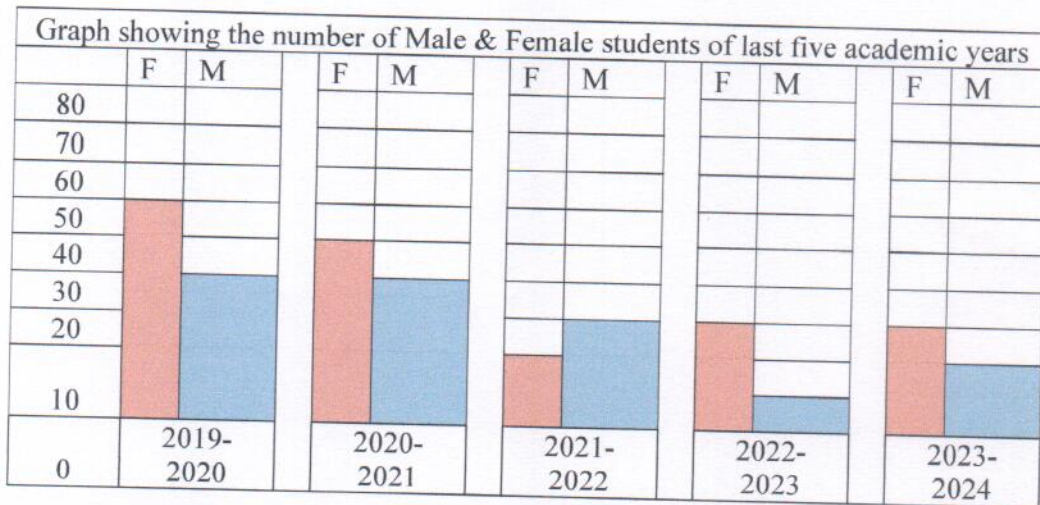

Table below showing the percentage of Male & Female students during last five academic years

S.no	Academic year	No of Female students	No of Male students
1	2019-2020	68.42	31.58
2	2020-2021	62.69	37.31
3	2021-2022	32.14	67.86
4	2022-2023	90.48	9.52
5	2023-2024	61.29	38.71

FACULTY

Table showing the number of Male & Female Faculty of last five academic years

S.no	Academic year	No of Female Faculty	No of Male Faculty
1	2019-2020	18	8
2	2020-2021	21	15
3	2021-2022	20	18
4	2022-2023	28	18
5	2023-2024	23	22