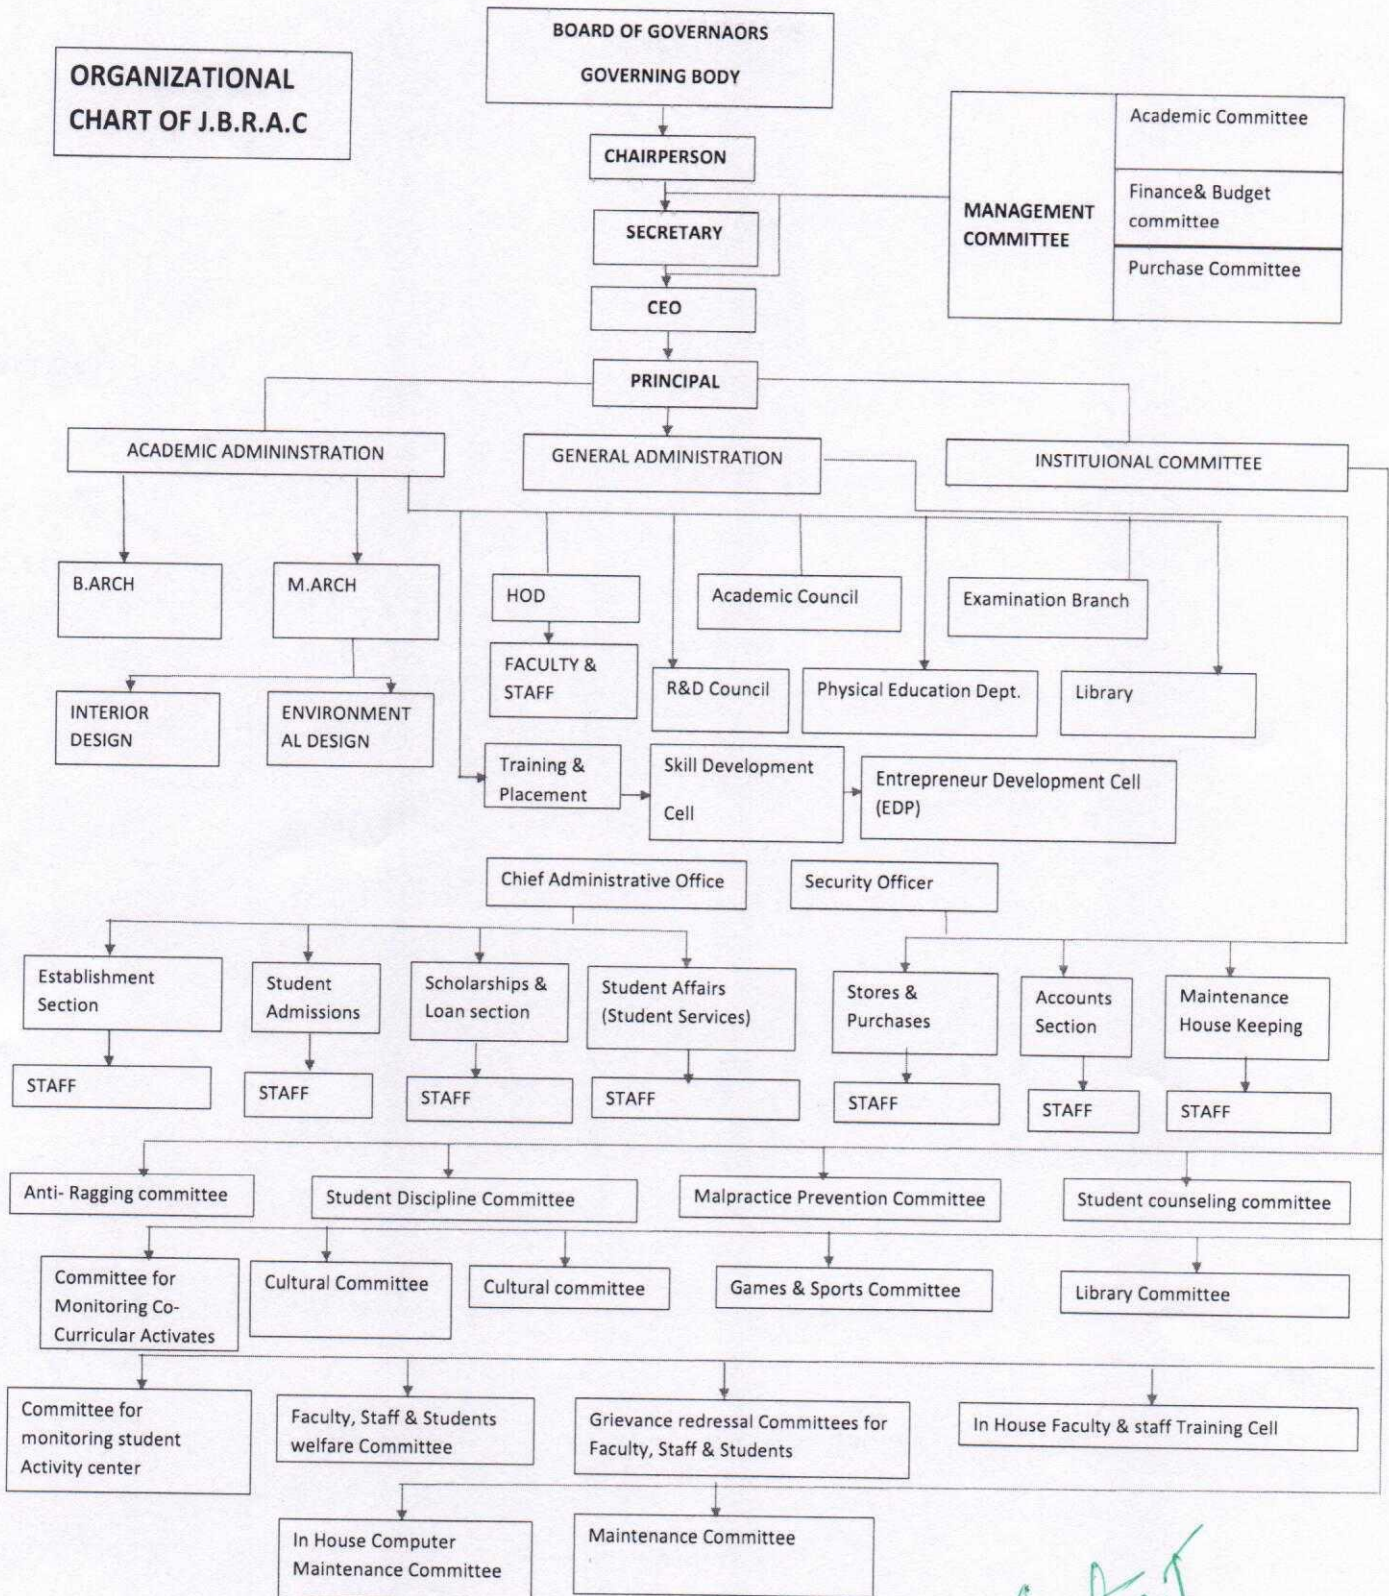

JBR
ARCHITECTURE COLLEGE
HYDERABAD

ORGANISATION STRUCTURE

**ORGANIZATIONAL
CHART OF J.B.R.A.C**

[Signature]
PRINCIPAL
J.B.R. Architecture College
Bhaskar Nagar, Yenkapally (V),
Moinabad (M), R.R. Dist-500 075. T.S