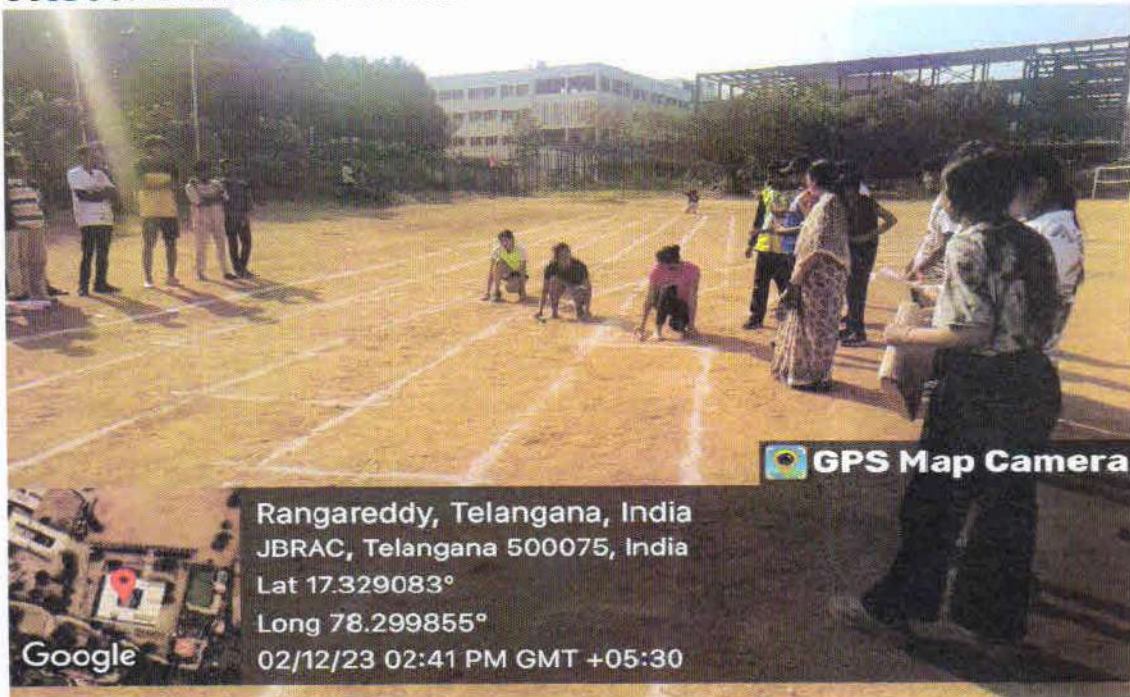

Google

Signature

7

PRINCIPAL
J.B.R. Architecture College
Bhaskar Nagar, Yenkepally (V),
Moinebad (M), R.R. Dist-500 075. T.S

OUTDOOR GAMES PLAYGROUND

GPS Map Camera

Rangareddy, Telangana, India
JBRAC, Telangana 500075, India
Lat 17.329083°
Long 78.299855°
02/12/23 02:41 PM GMT +05:30